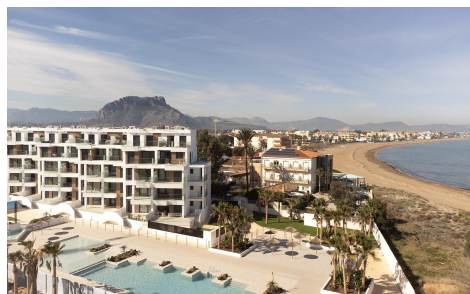

JL34079F

MEDITERRANEAN HOUSING A FEW METERS FROM THE SEA

2

2

80m²

N/A