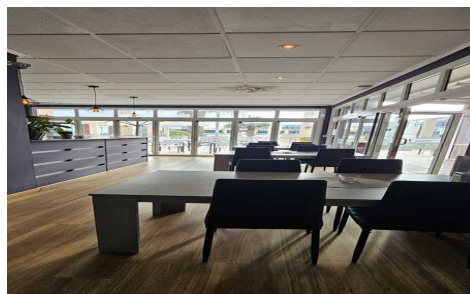

JL58216E

Commercial en Villamartin

€35.000

0

0

N/A

N/A

N/A