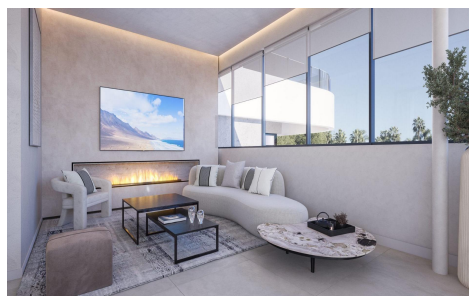

JL69794X

AMAZING RESIDENTIAL COMPLEX IN MARBEI €685,000

3

2

133m²

N/A