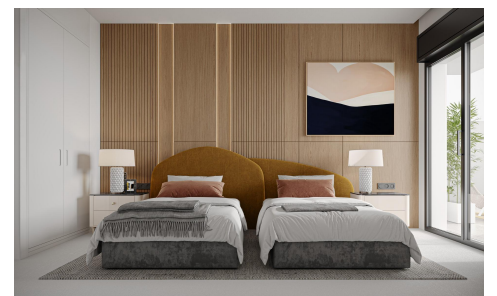

JL69794X

AMAZING RESIDENTIAL COMPLEX IN MARBEI €685,000

3

2

133m²

N/A