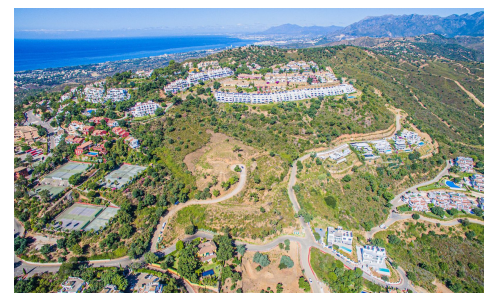

JL38773L

**Land a Plots In La Mairena**

**€6,448,800**

0

0

3,547m<sup>2</sup>

15,399m<sup>2</sup>

N/A