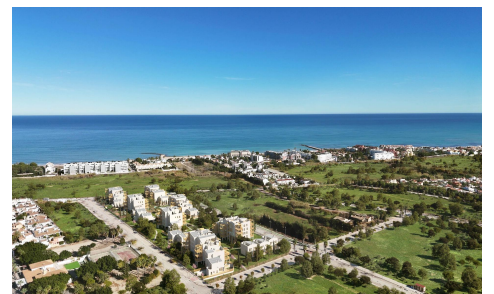

JL67682U

NEW BUILD RESIDENTIAL IN EL VERGEL

€366,000

2

2

66m²

N/A