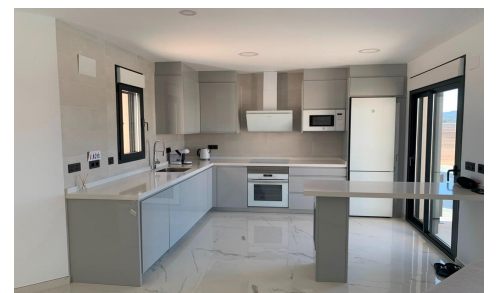

JL42442U

NEW BUILD VILLAS IN PINOSO

€518,000

4

3

180m²

25,000m²