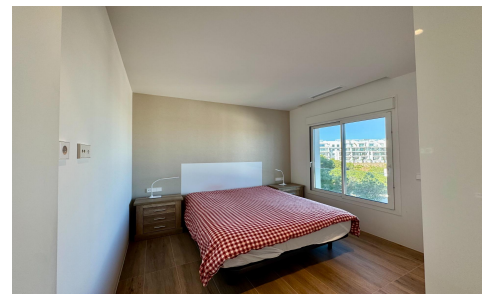

JL19145V

Apartment In Orihuela

€469,000

3

2

203m²

N/A