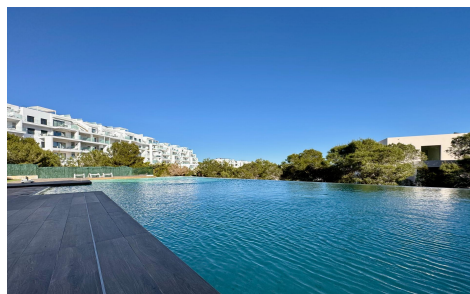

JL19145V

Apartment In Orihuela

€469,000

3

2

203m²

N/A