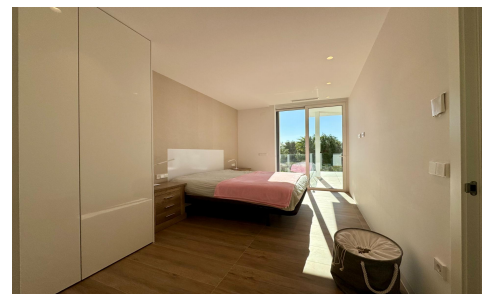

JL19145V

Apartment In Orihuela

€469,000

3

2

203m²

N/A