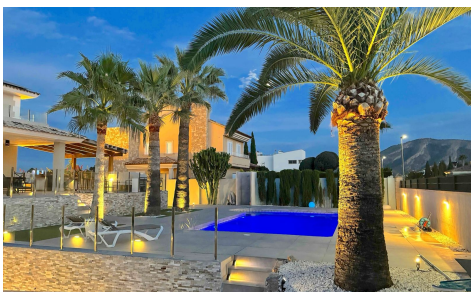

JL38557Y

Villa In Alfas del Pi

€1,195,000

4

3

350m²

1,250m²

N/A