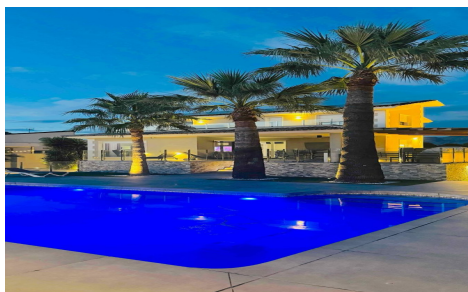

JL38557Y

Villa In Alfas del Pi

€1,195,000

4

3

350m²

1,250m²

N/A