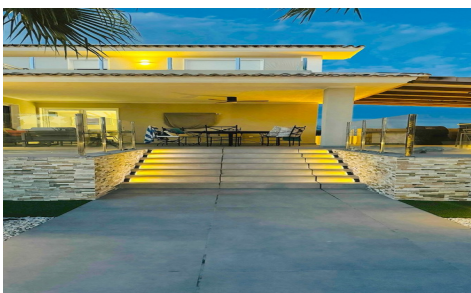

JL38557Y

Villa In Alfas del Pi

€1,195,000

4

3

350m²

1,250m²

N/A