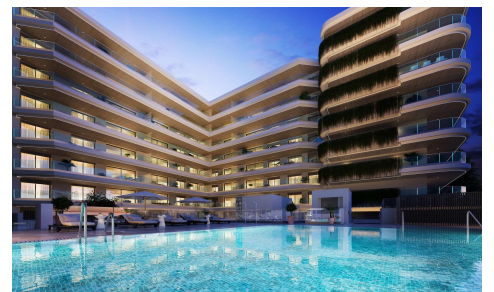

JL95546C

**NEW BUILD RESIDENTIAL COMPLEX IN FUENRUBIA 1,500,000€**

2

2

71m<sup>2</sup>

N/A