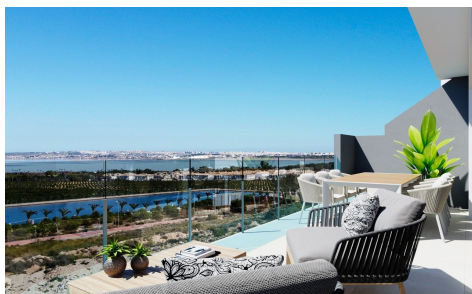

JL36345D

**NOUVELLE CONSTRUCTION RESIDENCIAL A €339.900**

2

2

75m<sup>2</sup>

N/A