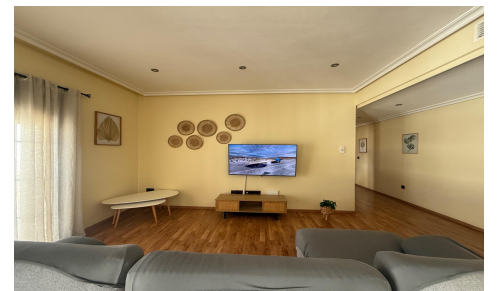

JL85550Q

Town House In Avileses

€220,000

3

2

174m²

N/A

N/A