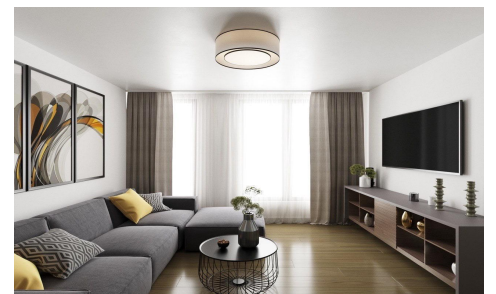

JL88990U

NEW BUILD APARTMENTS IN ALICANTE CITY €289,900

2

2

74m²

N/A

N/A