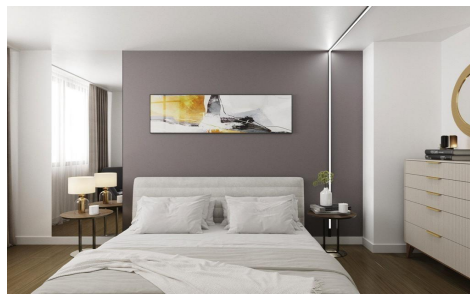

JL88990U

NEW BUILD APARTMENTS IN ALICANTE CITY €289,900

2

2

74m²

N/A

N/A