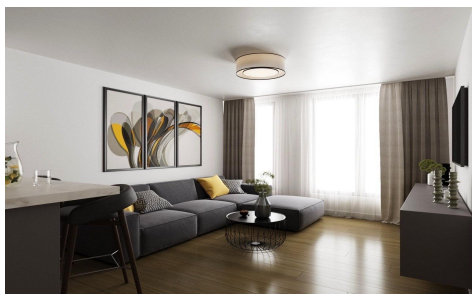

JL88990U

NEW BUILD APARTMENTS IN ALICANTE CITY €289,900

2

2

74m²

N/A

N/A