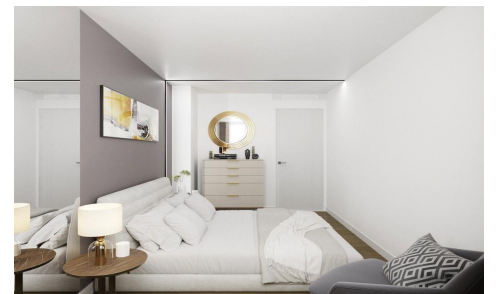

JL88990U

NEW BUILD APARTMENTS IN ALICANTE CITY €289,900

2

2

74m²

N/A

N/A