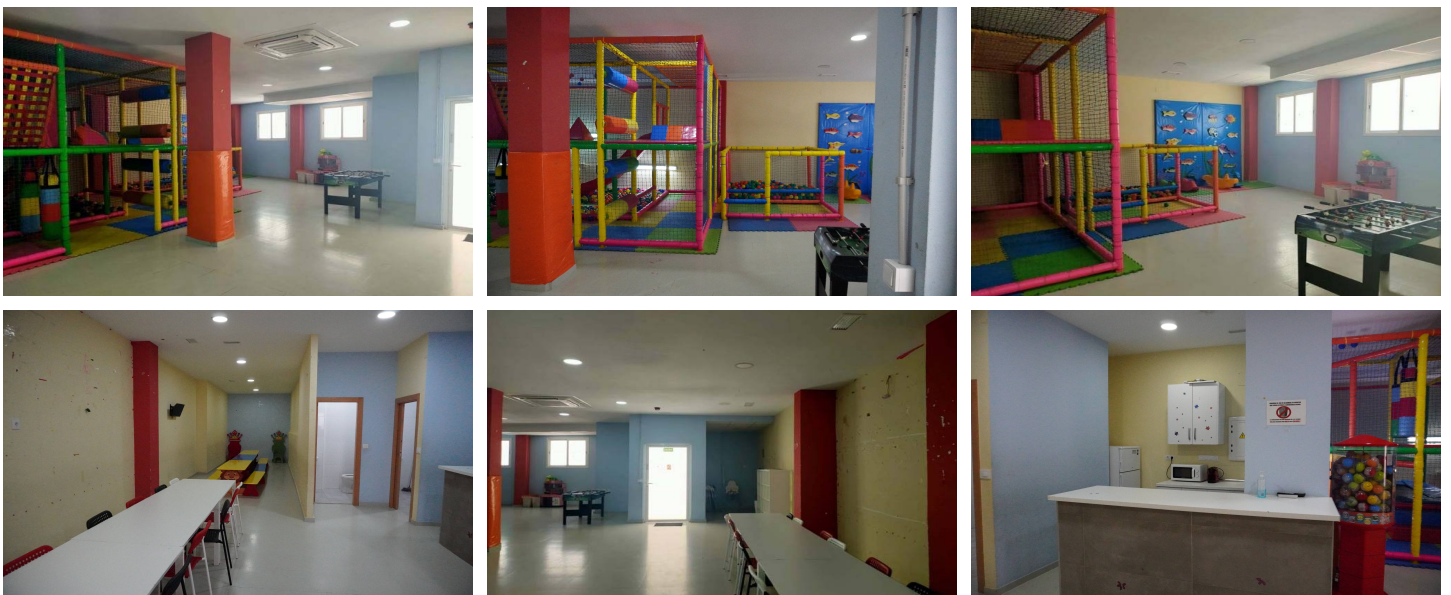

JL38362B

Commercial en Murcia

€471.000

0

4

540m²

N/A

N/A