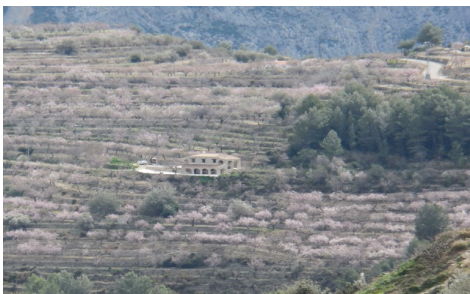

JL81848H

Country House In Tarbena

€395,000

3

2

129m²

5,731m²

N/A