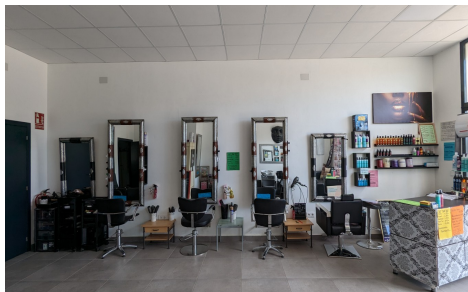

Commercial In Lo Crispin

€85,000

0

0

69m²

N/A

N/A