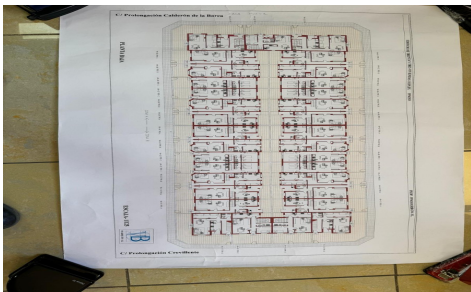

**Land a Plots In Pinoso** **€1,310,000**

0

0

N/A

2,800m<sup>2</sup>

N/A