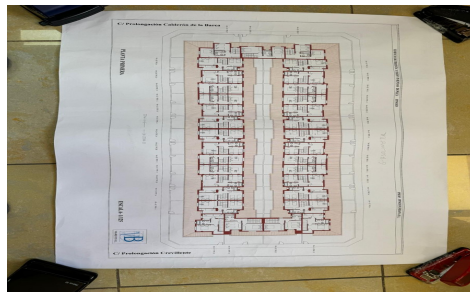

**Land a Plots In Pinoso** **€1,310,000**

0

0

N/A

2,800m<sup>2</sup>

N/A