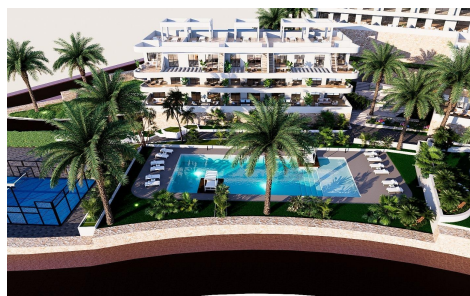

JL35597E

NEW BUILD RESIDENTIAL COMPLEX IN FINES ~~370,000~~ 402,900

2

2

68m²

N/A