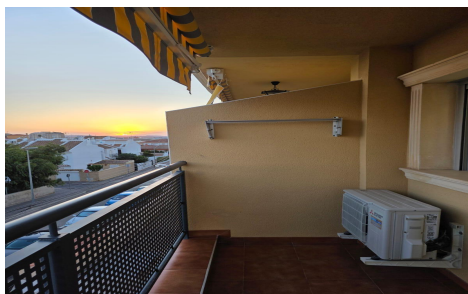

JL35135U

Apartment In Torrevieja

€156,000

1

1

52m²

N/A

N/A