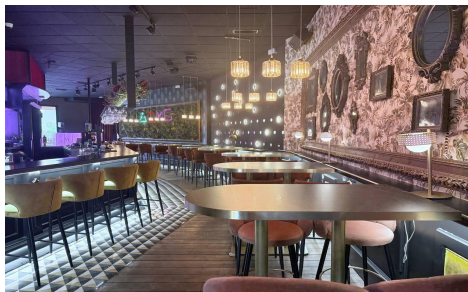

Commercial en Orihuela Costa

€449.900

0

0

350m²

N/A

N/A