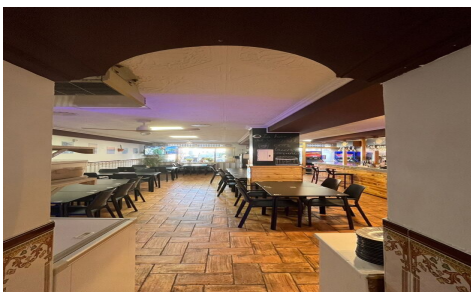

JL53039V

Commercial en javea

€475.000

0

1

126m²

N/A

N/A