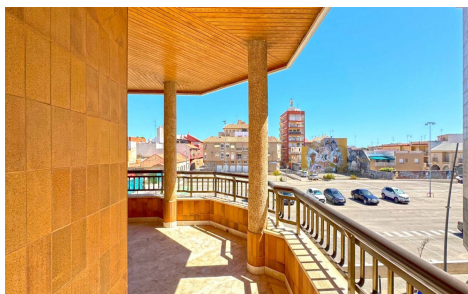

JL97290G

Duplex In San Pedro del Pinatar

€415,000

6

4

382m²

N/A

N/A