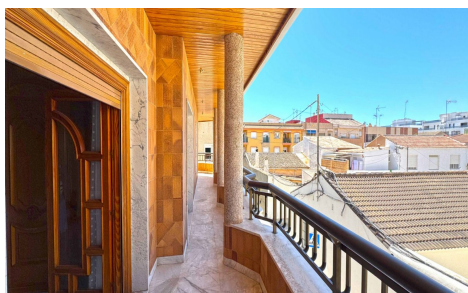

JL97290G

Duplex In San Pedro del Pinatar

€415,000

6

4

382m²

N/A

N/A