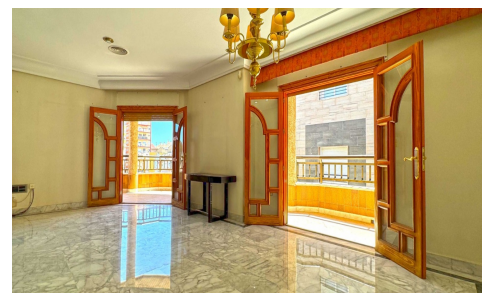

JL97290G

Duplex In San Pedro del Pinatar

€415,000

6

4

382m²

N/A

N/A