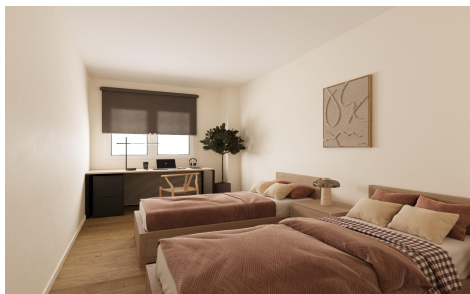

JL40405U

New Build Development in Aguilas (Murcia), Just 2300m from the Beach

3

2

112m²

N/A