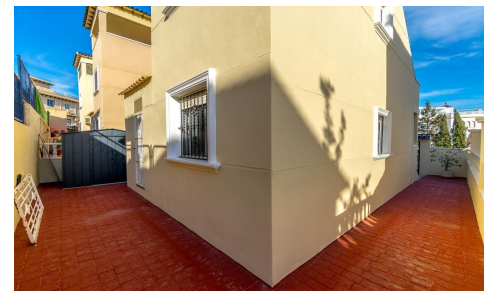

JL38836W

Town House In San Miguel de Salinas

€350,000

3

2

130m²

200m²