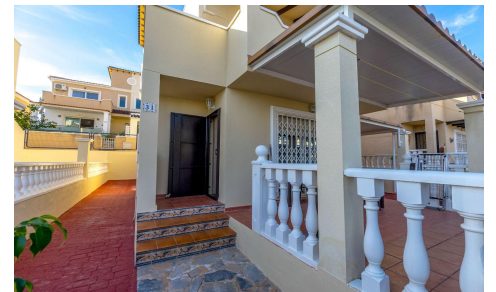

JL38836W

Town House In San Miguel de Salinas

€350,000

3

2

130m²

200m²