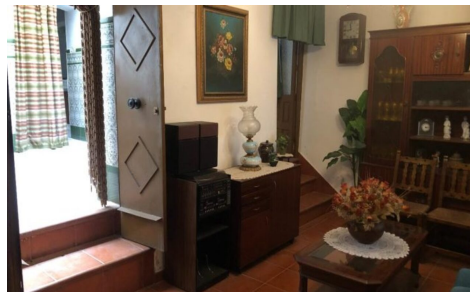

JL20606W

Town House In Casarabonela

€99,000

4

1

179m²

80m²

N/A