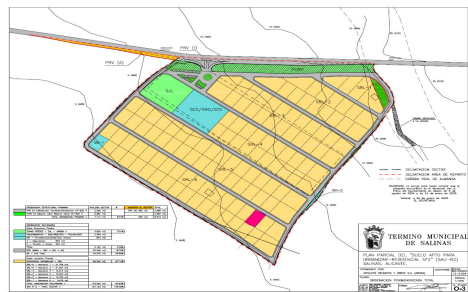

JL93102N

Measure

-

575,96 m²

Total perimeter: 77,37
Total area: 575,96 m²

Download all

Delete all

Terrains et parcelles en Salinas €30.995

0

0

N/A

600m²

N/A