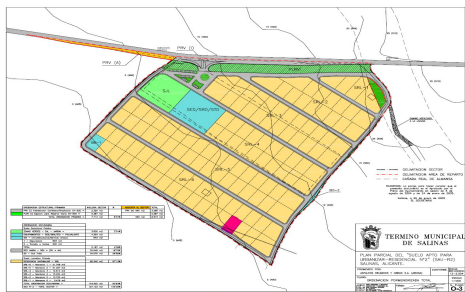

0

0

N/A

600m²

N/A