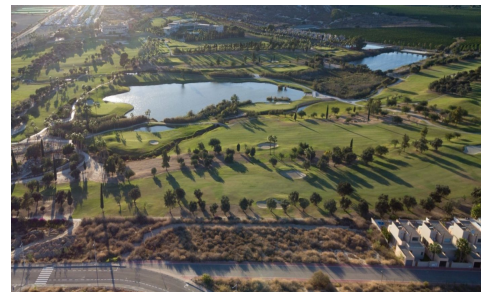

JL13286B

**Exclusive, newly built villas on the golf course for 1,600,000€**

3

2

197m<sup>2</sup>

500m<sup>2</sup>