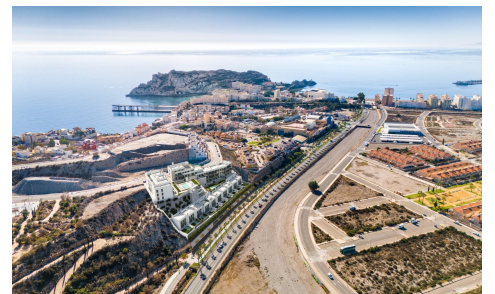

JL17625Z

NEW BUILD RESIDENTIAL COMPLEX IN AGUILAS €3,000

3

2

86m²

N/A