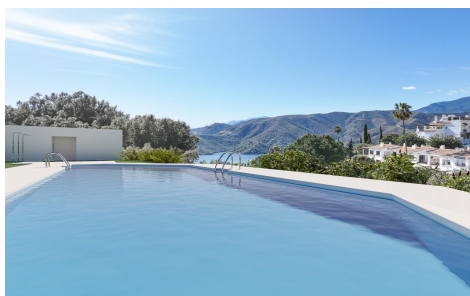

JL98019Z

New Build Apartments Surrounded by Nature €630,000

3

2

109m²

N/A