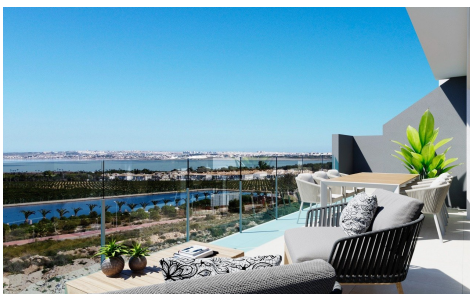

JL39820W

**NOUVELLE CONSTRUCTION RESIDENCIAL A €339.900**

2

2

75m<sup>2</sup>

N/A