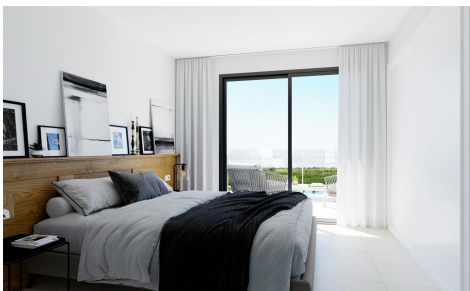

JL39820W

**NOUVELLE CONSTRUCTION RESIDENCIAL A €339.900**

2

2

75m<sup>2</sup>

N/A