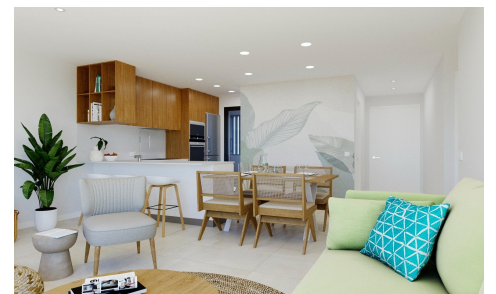

JL39820W

**NOUVELLE CONSTRUCTION RESIDENCIAL A €339.900**

2

2

75m<sup>2</sup>

N/A