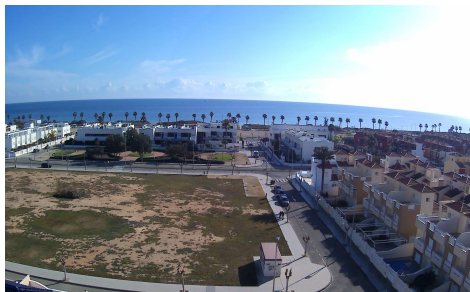

JL52175J

**Luxury Tourist Apartments Just 150m from La €559,900**

3

2

77m<sup>2</sup>

N/A