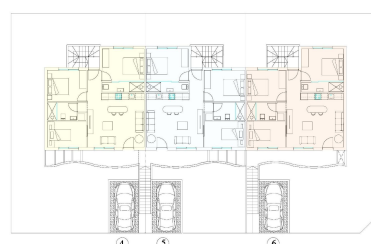

JL67951W

€389.900

PENTHOUSE - PLANTA ALTA NO.5

GROUND FLOOR - PLANTA BAJA

PENTHOUSE - PLANTA ALTA

3

2

84m²