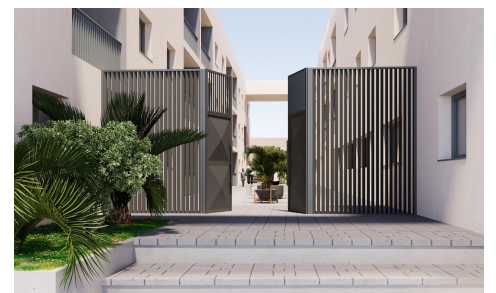

JL19760Z

Modern New Build Apartments in the Center of €390,000

3

2

93m²

N/A