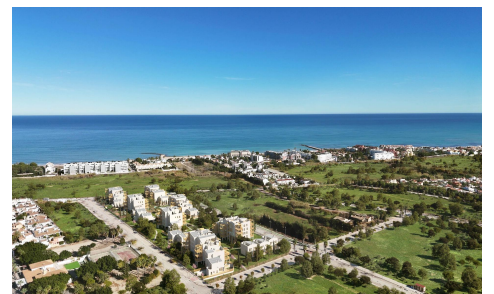

JL10562R

**NEW BUILD RESIDENTIAL IN EL VERGEL**

**€260,000**

1

1

65m<sup>2</sup>

N/A