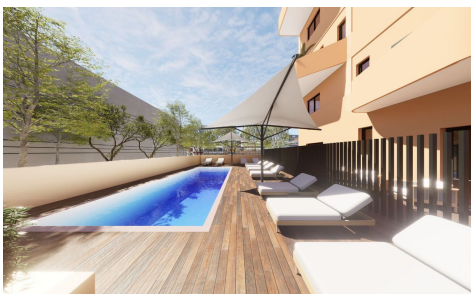

JL0662

Apartment In El Campello

€400,000

2

2

63m²

N/A

N/A