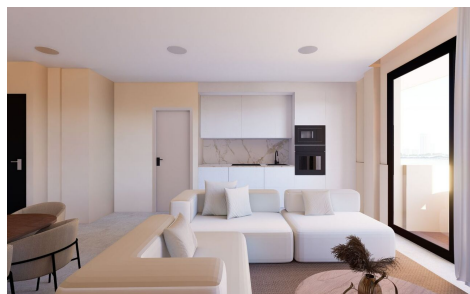

JL0662

Apartment In El Campello

€400,000

2

2

63m²

N/A

N/A