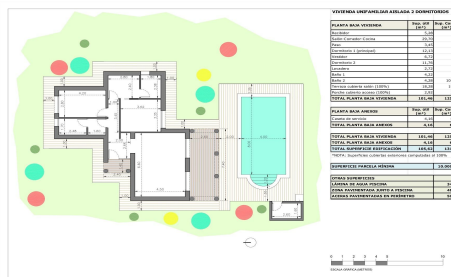

JL40628F

New Build Villas on Large Rustic Plots in Pinos 6,601,000€

2

2

131m²

10,000m²