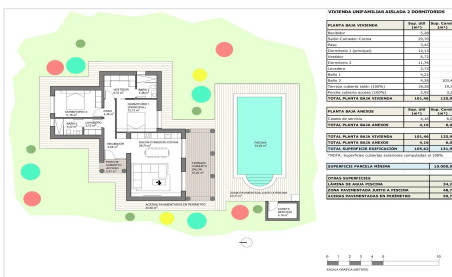

JL40628F

New Build Villas on Large Rustic Plots in Pinos 6,601,000€

2

2

131m²

10,000m²