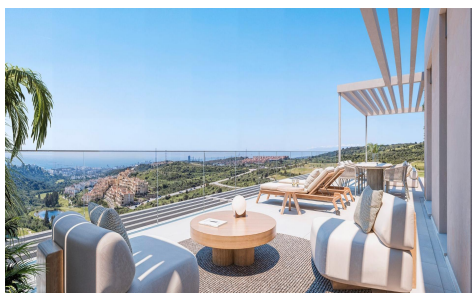

JL70721S

New Build Residential Complex with Golf and €259,000s

1

1

70m²

N/A