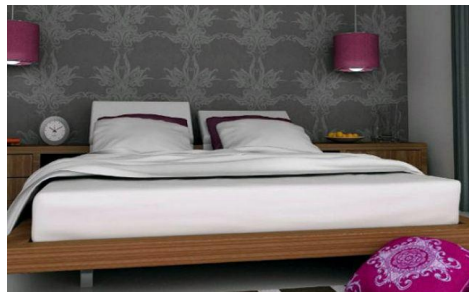

JL35634X

MEDITERRANEAN VILLA IN TYPICAL SPANISH €390,000

3

2

134m²

544m²