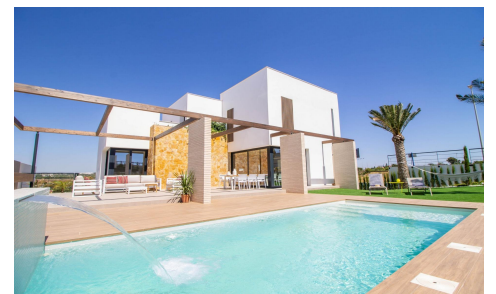

JL59609P

LUXURY VILLA ON THE BEACH

€1,160,000

4

4

196m²

500m²