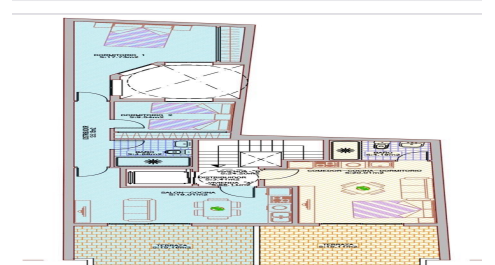

JL14437G

Apartment In Torrevieja

€155,000

1

1

65m²

N/A

N/A