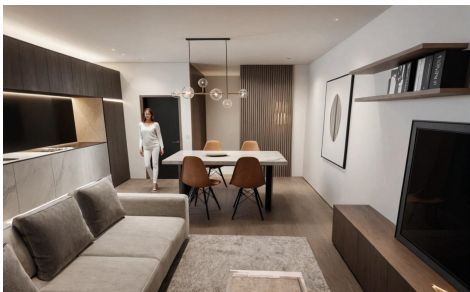

JL14437G

Apartment In Torrevieja

€155,000

1

1

65m²

N/A

N/A