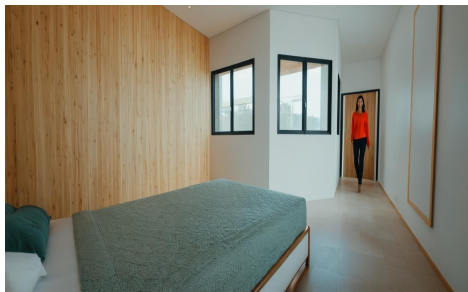

JL14437G

Apartment In Torrevieja

€155,000

1

1

65m²

N/A

N/A