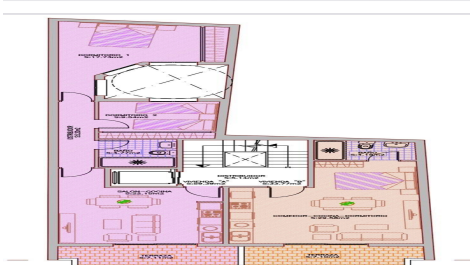

JL14437G

Apartment In Torrevieja

€155,000

1

1

65m²

N/A

N/A