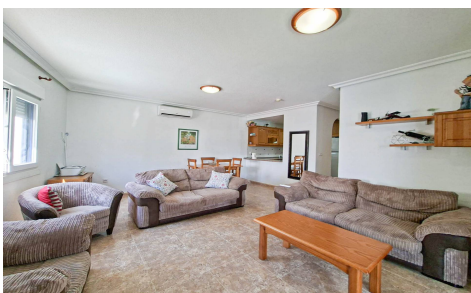

JL17452C

Apartment In Orihuela Costa

€200,000

2

1

80m²

95m²

N/A