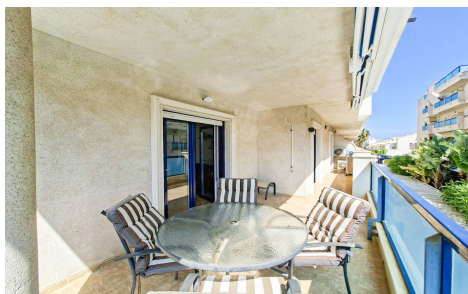

JL17452C

Apartment In Orihuela Costa

€200,000

2

1

80m²

95m²

N/A