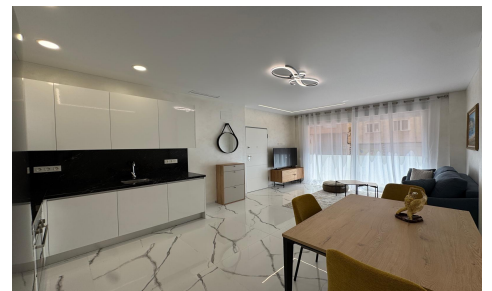

JL62526B

**Apartment In Torrevieja**

**€199,900**

2

2

67m<sup>2</sup>

15m<sup>2</sup>

N/A