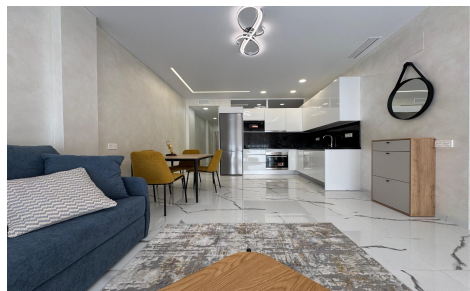

JL62526B

**Apartment In Torrevieja**

**€199,900**

2

2

67m<sup>2</sup>

15m<sup>2</sup>

N/A