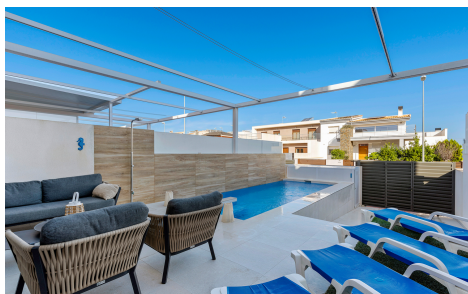

JL95597G

**Semi Detached In Rojales**

**€369,000**

4

2

192m<sup>2</sup>

N/A