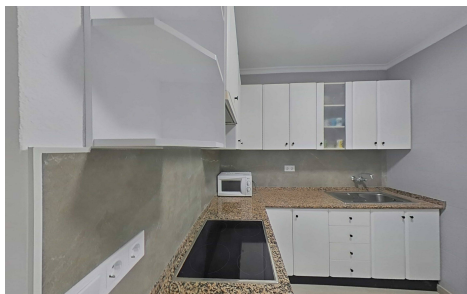

JL43104L

Bungalow In San Pedro del Pinatar

€159,000

3

1

70m²

110m²

N/A