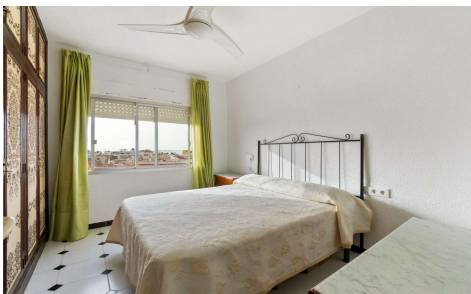

JL63933M

Apartment In Lo Pagan

€129,990

3

1

73m²

N/A

N/A