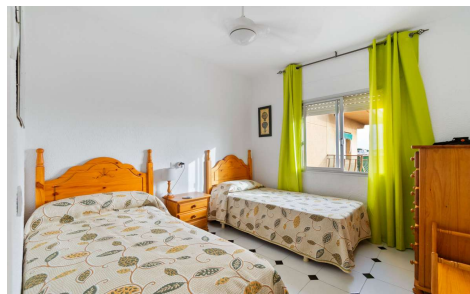

JL63933M

Apartment In Lo Pagan

€129,990

3

1

73m²

N/A

N/A