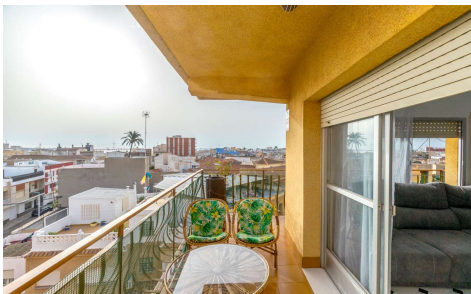

JL63933M

Apartment In Lo Pagan

€129,990

3

1

73m²

N/A

N/A