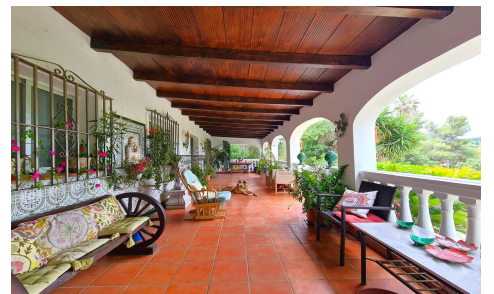

JL40316M

**Finca In San Martin de Tesorillo**

**€600,000**

3

1

200m<sup>2</sup>

25,658m<sup>2</sup>

N/A