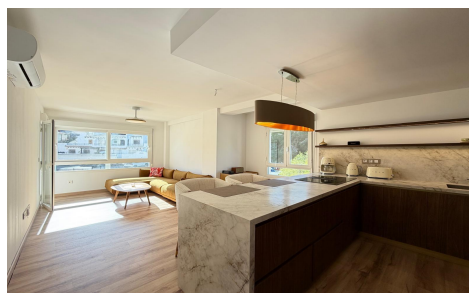

JL84058M

Apartment In Orihuela Costa

€310,000

2

2

99m²

N/A