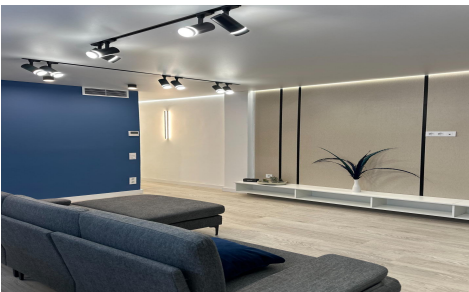

JL23062C

Apartment In Torrevieja

€254,000

2

2

91m²

N/A

N/A