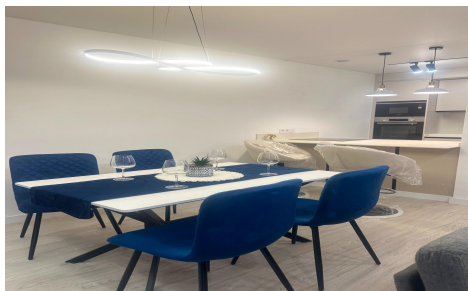

JL23062C

Apartment In Torrevieja

€254,000

2

2

91m²

N/A

N/A