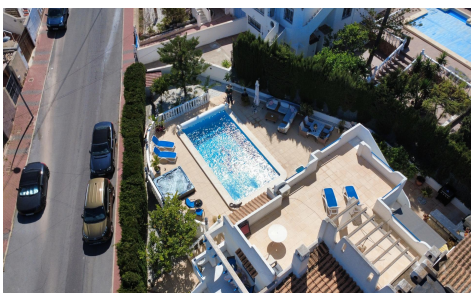

Semi Detached In Torrevieja

€420,000

2

2

133m²

757m²