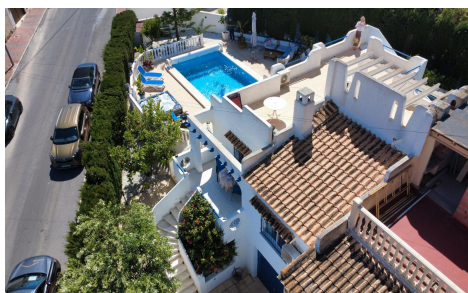

Semi Detached In Torrevieja

€420,000

2

2

133m²

757m²