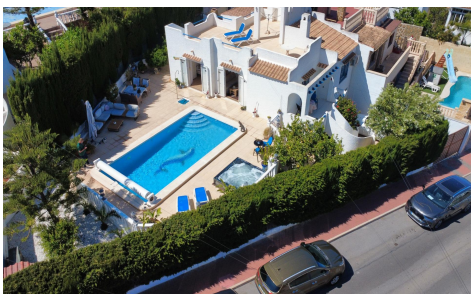

Semi Detached In Torrevieja

€420,000

2

2

133m²

757m²