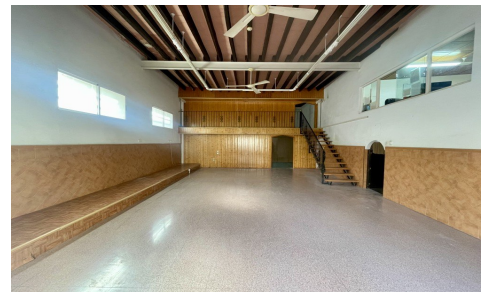

JL60714K

Commercial In Rojales

€280,500

0

1

387m²

N/A

N/A